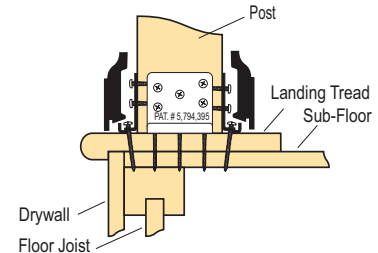

C-3301
Rail & Post Fastener
Includes Fastener, Washer,
Nut and Plugs

C-3302
Rail Bolt Fastener
Includes Fastener, Washer,
Nut and Plugs

C-3283
Key Lock
2" x 2 5/8" x 3/8"

C-3201
Baluster Fastener
Drill Driver Kit
Includes — 4 Baluster Fasteners

C-3203 — 50 Pack
C-3203-B — 100 Bulk Pack
2-1/2" Baluster Fasteners

C-3501
Newel Plate Fastener
4-5/8" x 4-5/8"
Includes Plate and
13, 3" Fastening Screws

C-3008
Sure Tite
Newel Fastening System
Includes - Lag Bolt, Washer,
Nut and 1-1/2" Plugs

C-3505-30 — 3"
C-3505-35 — 3-1/2"
L-Bracket Post Fastener

C-3520-30 — 3"
C-3520-325 — 3 1/4"
C-3520-35 — 3 1/2"
4J Post Mounting System
C-3520TRIM
2'-0" Piece Colonial 4J Molding

C-3001
3-1/2" Rail Bolt