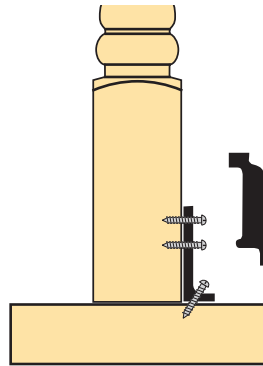

C-3301
Rail & Post Fastener
Includes Fastener, Washer,
Nut and Plugs

C-3302
Rail Bolt Fastener
Includes Fastener, Washer,
Nut and Plugs

C-3283
Key Lock
2" x 2 5/8" x 3/8"

C-3201
Baluster Fastener
Drill Driver Kit
Includes — 4 Baluster Fasteners

C-3203 — 50 Pack
C-3203-B — 100 Bulk Pack
2-1/2" Baluster Fasteners

C-3501
Newel Plate Fastener
4-5/8" x 4-5/8"
Includes Plate and
13, 3" Fastening Screws

C-3008
Sure Tite
Newel Fastening System
Includes - Lag Bolt, Washer,
Nut and 1-1/2" Plugs

C-3505-30 — 3"
C-3505-35 — 3-1/2"
L-Bracket Post Fastener

C-3520-30 — 3"
C-3520-325 — 3 1/4"
C-3520-35 — 3 1/2"
4J Post Mounting System
C-3520TRIM
2'-0" Piece Colonial 4J Molding

C-3001
3-1/2" Rail Bolt

C-3020
Button Plug
1" Diameter