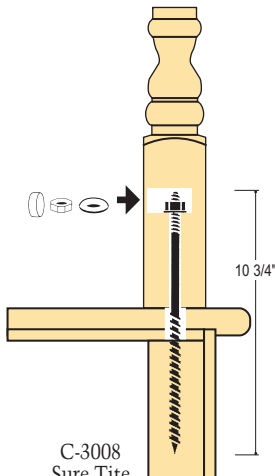

C-3301
Rail & Post Fastener
Includes Fastener, Washer,
Nut and Plugs

C-3302
Rail Bolt Fastener
Includes Fastener, Washer,
Nut and Plugs

C-3283
Key Lock
2" x 2 5/8" x 3/8"

C-3201
Baluster Fastener
Drill Driver Kit
Includes — 4 Baluster Fasteners

C-3203 — 50 Pack
C-3203-B — 100 Bulk Pack
2-1/2" Baluster Fasteners

C-3501
Newel Plate Fastener
4-5/8" x 4-5/8"
Includes Plate and
13, 3" Fastening Screws

C-3008
Sure Tite
Newel Fastening System
Includes - Lag Bolt, Washer,
Nut and 1-1/2" Plugs

C-3505-30 — 3"
C-3505-35 — 3-1/2"
L-Bracket Post Fastener

C-3520-30 — 3"
C-3520-325 — 3 1/4"
C-3520-35 — 3 1/2"
4J Post Mounting System
C-3520TRIM
2'-0" Piece Colonial 4J Molding

C-3001
3-1/2" Rail Bolt

C-3020
Button Plug
1" Diameter