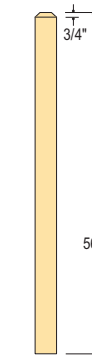

C-6700 P

WM Coffman's Craftsman Collection of newels, balusters and handrails offer the contemporary look of modern components. The straight lines and eased edges will please the eye and the touch.

C-6700 P with Fillet

C-6700 P1 with Fillet

C-6001 Shoe Rail with Fillet

C-6002 Shoe Rail with Fillet

Shown: C-6700 P1 Handrail, C-5360 Balusters, C-4076 Starting Newel.

Top View showing Eased Edge

Shown: C-4074 EE Newel

Shown: C-4076 EE Newel

C-4074 3" Sq.

C-4074 EE 3" Sq.

C-5060 1 1/4" S4S

C-5060 1 1/4" S4S

C-5060 EE 1 1/4" Sq.

C-5060 EE 1 1/4" Sq.

Top View showing Eased Edge.

C-4076 3 1/2" Sq.

C-4076 EE 3 1/2" Sq.

C-5360 1 3/4" S4S

C-5360 1 3/4" S4S

C-5360 EE 1 3/4" Sq.

C-5360 EE 1 3/4" Sq.