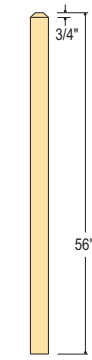

C-6700 P

WM Coffman's Craftsman Collection of newels, balusters and handrails offer the contemporary look of modern components. The straight lines and eased edges will please the eye and the touch.

C-6700 P with Fillet

C-6700 P1 with Fillet

C-6001 Shoe Rail with Fillet

C-6002 Shoe Rail with Fillet

Shown: C-6700 P1 Handrail, C-5360 Balusters, C-4076 Starting Newel.

Top View showing Eased Edge

Shown: C-4074 EE Newel

Shown: C-4076 EE Newel

C-4074 3" Sq.

C-4074 EE 3" Sq.

C-5060 1 1/4" S4S

C-5060 1 1/4" S4S

C-5060 EE 1 1/4" Sq.

C-5060 EE 1 1/4" Sq.

Top View showing Eased Edge.

C-4076 3 1/2" Sq.

C-4076 EE 3 1/2" Sq.

C-5360 1 3/4" S4S

C-5360 1 3/4" S4S

C-5360 EE 1 3/4" Sq.

C-5360 EE 1 3/4" Sq.