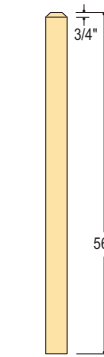

C-6700 P

WM Coffman's Craftsman Collection of newels, balusters and handrails offer the contemporary look of modern components. The straight lines and eased edges will please the eye and the touch.

C-6700 P with Fillet

C-6700 P1 with Fillet

C-6001 Shoe Rail with Fillet

C-6002 Shoe Rail with Fillet

Shown: C-6700 P1 Handrail, C-5360 Balusters, C-4076 Starting Newel.

Top View showing Eased Edge

Shown: C-4074 EE Newel

Shown: C-4076 EE Newel

C-4074 3" Sq.

C-4074 EE 3" Sq.

C-5060 1 1/4" S4S

C-5060 1 1/4" S4S

C-5060 EE 1 1/4" Sq.

C-5060 EE 1 1/4" Sq.

Top View showing Eased Edge.

C-4076 3 1/2" Sq.

C-4076 EE 3 1/2" Sq.

C-5360 1 3/4" S4S

C-5360 1 3/4" S4S

C-5360 EE 1 3/4" Sq.

C-5360 EE 1 3/4" Sq.