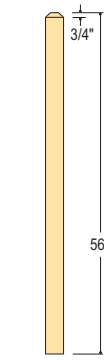

C-6700 P

WM Coffman's Craftsman Collection of newels, balusters and handrails offer the contemporary look of modern components. The straight lines and eased edges will please the eye and the touch.

C-6700 P with Fillet

C-6700 P1 with Fillet

C-6001 Shoe Rail with Fillet

C-6002 Shoe Rail with Fillet

Shown: C-6700 P1 Handrail, C-5360 Balusters, C-4076 Starting Newel.

Top View showing Eased Edge

Shown: C-4074 EE Newel

Shown: C-4076 EE Newel

C-4074 3" Sq.

C-4074 EE 3" Sq.

C-5060 1 1/4" S4S

C-5060 1 1/4" S4S

C-5060 EE 1 1/4" Sq.

C-5060 EE 1 1/4" Sq.

Top View showing Eased Edge.

C-4076 3 1/2" Sq.

C-4076 EE 3 1/2" Sq.

C-5360 1 3/4" S4S

C-5360 1 3/4" S4S

C-5360 EE 1 3/4" Sq.

C-5360 EE 1 3/4" Sq.