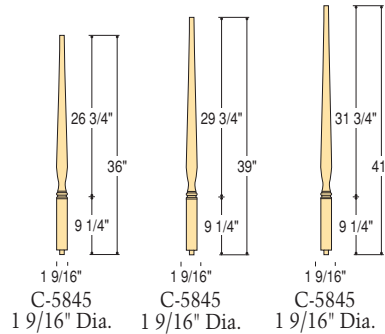

ART DECO OVER-THE-POST

C-6810

C-6810

C-6816
Bending Rail with Bending Mould

C-5845 1 9/16" Dia. C-5845 1 9/16" Dia. C-5845 1 9/16" Dia.

C-4862 3 1/4" Dia. Adjustable
C-4810 3 1/2" Sq. use with Vertical Volute or Starting Easing
C-4815 3 1/2" Sq. Intermediate or Landing

NOTE: Placement of Art Deco Newels will sometimes differ from standard newel locations because of the contemporary styling of the Art Deco fittings.

Shown: C-6810 Handrail, C-5845 Balusters, C-4810 Starting Newel, C-7831 Vertical Volute, C-8029 Tread Brackets.

C-6810

C-7899
2 Riser
No Cap

Newel Top Detail

C-6810

C-5845 1 9/16" Dia. C-5845 1 9/16" Dia. C-5845 1 9/16" Dia.

C-4840 3 1/2" Sq.
C-4845 3 1/2" Sq.

Shown: C-6810 Handrail, C-5845 Balusters, C-4840 Starting Newel, C-8029 Tread Brackets.