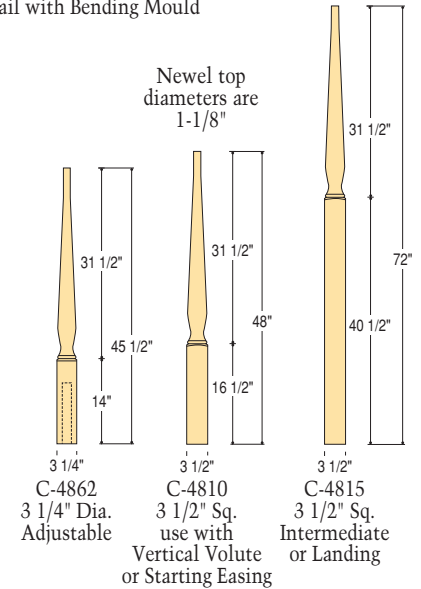

ART DECO OVER-THE-POST

C-6810

C-6810

C-6816
Bending Rail with Bending Mould

C-5845 1 9/16" Dia. C-5845 1 9/16" Dia. C-5845 1 9/16" Dia.

C-4862 3 1/4" Dia. Adjustable
C-4810 3 1/2" Sq. use with Vertical Volute or Starting Easing
C-4815 3 1/2" Sq. Intermediate or Landing

NOTE: Placement of Art Deco Newels will sometimes differ from standard newel locations because of the contemporary styling of the Art Deco fittings.

Shown: C-6810 Handrail, C-5845 Balusters, C-4810 Starting Newel, C-7831 Vertical Volute, C-8029 Tread Brackets.

C-6810

C-7899
2 Riser
No Cap

Newel Top Detail

C-6810

C-5845 1 9/16" Dia. C-5845 1 9/16" Dia. C-5845 1 9/16" Dia.

C-4840 3 1/2" Sq.
C-4845 3 1/2" Sq.

Shown: C-6810 Handrail, C-5845 Balusters, C-4840 Starting Newel, C-8029 Tread Brackets.