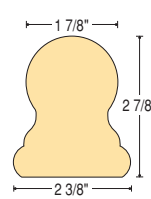

ART DECO OVER-THE-POST

C-6810

C-6810

C-6816
Bending Rail with Bending Mould

C-5845 1 9/16" Dia. C-5845 1 9/16" Dia. C-5845 1 9/16" Dia.

C-4862 3 1/4" Dia. Adjustable
C-4810 3 1/2" Sq. use with Vertical Volute or Starting Easing
C-4815 3 1/2" Sq. Intermediate or Landing