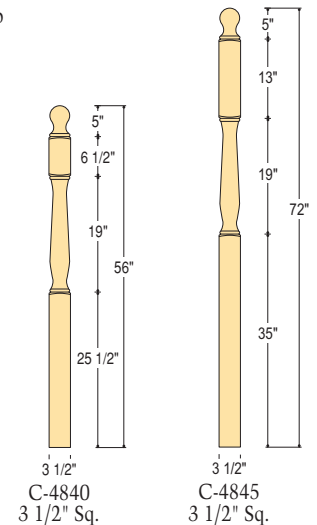

ART DECO OVER-THE-POST

C-6810

C-6810

C-6816
Bending Rail with Bending Mould

C-5845 1 9/16" Dia. C-5845 1 9/16" Dia. C-5845 1 9/16" Dia.

C-4862 3 1/4" Dia. Adjustable
C-4810 3 1/2" Sq. use with Vertical Volute or Starting Easing
C-4815 3 1/2" Sq. Intermediate or Landing

NOTE: Placement of Art Deco Newels will sometimes differ from standard newel locations because of the contemporary styling of the Art Deco fittings.

Shown: C-6810 Handrail, C-5845 Balusters, C-4810 Starting Newel, C-7831 Vertical Volute, C-8029 Tread Brackets.

C-6810

C-7899
2 Riser
No Cap

Newel Top Detail

C-6810

C-5845 1 9/16" Dia. C-5845 1 9/16" Dia. C-5845 1 9/16" Dia.

C-4840 3 1/2" Sq.
C-4845 3 1/2" Sq.

Shown: C-6810 Handrail, C-5845 Balusters, C-4840 Starting Newel, C-8029 Tread Brackets.