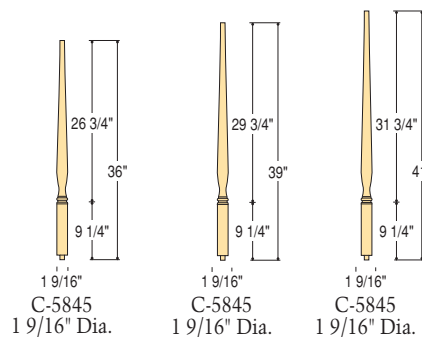

ART DECO OVER-THE-POST

C-6810

C-6810

C-6816
Bending Rail with Bending Mould

C-5845 1 9/16" Dia. C-5845 1 9/16" Dia. C-5845 1 9/16" Dia.

C-4862 3 1/4" Dia. Adjustable
C-4810 3 1/2" Sq. use with Vertical Volute or Starting Easing
C-4815 3 1/2" Sq. Intermediate or Landing

NOTE: Placement of Art Deco Newels will sometimes differ from standard newel locations because of the contemporary styling of the Art Deco fittings.

Shown: C-6810 Handrail, C-5845 Balusters, C-4810 Starting Newel, C-7831 Vertical Volute, C-8029 Tread Brackets.

C-6810

C-7899
2 Riser
No Cap

Newel Top Detail

C-6810

C-5845 1 9/16" Dia. C-5845 1 9/16" Dia. C-5845 1 9/16" Dia.

C-4840 3 1/2" Sq.
C-4845 3 1/2" Sq.

Shown: C-6810 Handrail, C-5845 Balusters, C-4840 Starting Newel, C-8029 Tread Brackets.