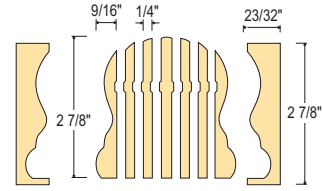

ART DECO OVER-THE-POST

C-6810

C-6810

C-6816
Bending Rail with Bending Mould

C-5845 1 9/16" Dia. C-5845 1 9/16" Dia. C-5845 1 9/16" Dia.

C-4862 3 1/4" Dia. Adjustable
C-4810 3 1/2" Sq. use with Vertical Volute or Starting Easing
C-4815 3 1/2" Sq. Intermediate or Landing

NOTE: Placement of Art Deco Newels will sometimes differ from standard newel locations because of the contemporary styling of the Art Deco fittings.

Shown: C-6810 Handrail, C-5845 Balusters, C-4810 Starting Newel, C-7831 Vertical Volute, C-8029 Tread Brackets.