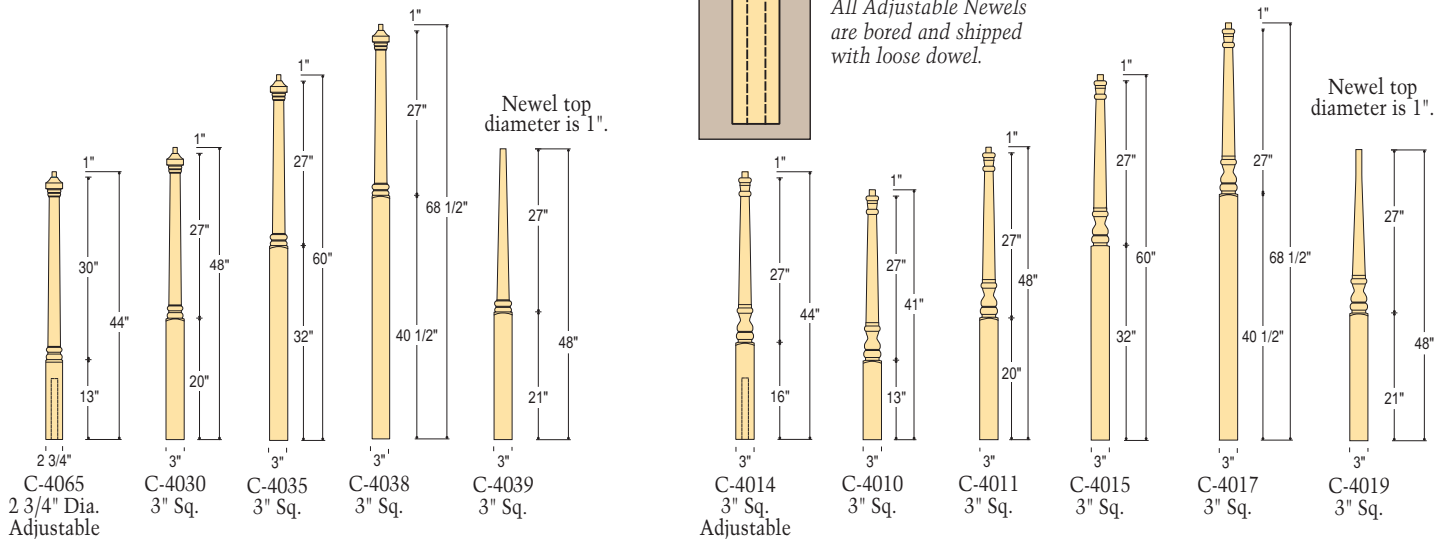

TRADITIONAL OVER-THE-POST

C-6010

C-6010

C-6016 (7 piece)
Bending Rail with Bending Mould

Enlarged For Detail
All Long Block (LB)
balusters designed
and shipped with
removable pin.

Shown: C-6010 Handrail, C-5015
Balusters, C-4065 Starting Newel,
C-7030 LH Volute, C-8010 Starting Step.

Enlarged For Detail
All Adjustable Newels
are bored and shipped
with loose dowel.

TRADITIONAL POST-TO-POST

C-6010 P
1 1/4" Plow

Shown: C-6010 P Handrail, C-5067
Balusters, C-4040 Starting Newel.

Newels at right are available
in 2 options.
For Ball Top specify (BT)