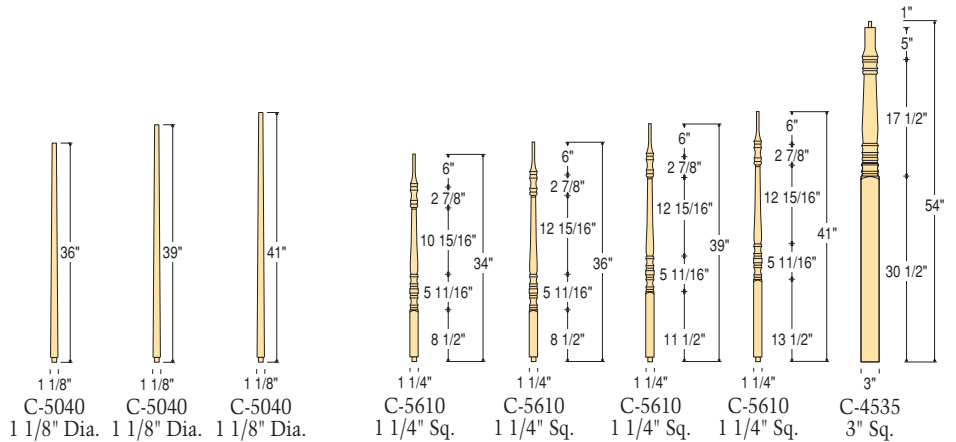

TRADITIONAL OVER-THE-POST

C-6010

C-6010

C-6016 (7 piece)
Bending Rail with Bending Mould

Enlarged For Detail
All Long Block (LB)
balusters designed
and shipped with
removable pin.

Shown: C-6010 Handrail, C-5015
Balusters, C-4065 Starting Newel,
C-7030 LH Volute, C-8010 Starting Step.

Enlarged For Detail
All Adjustable Newels
are bored and shipped
with loose dowel.

TRADITIONAL POST-TO-POST

C-6010 P
1 1/4" Plow

Shown: C-6010 P Handrail, C-5067
Balusters, C-4040 Starting Newel.

Newels at right are available
in 2 options.
For Ball Top specify (BT)