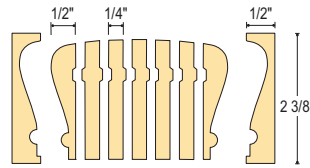

TRADITIONAL OVER-THE-POST

C-6010

C-6010

C-6016 (7 piece)
Bending Rail with Bending Mould

Enlarged For Detail
All Long Block (LB)
balusters designed
and shipped with
removable pin.

Shown: C-6010 Handrail, C-5015
Balusters, C-4065 Starting Newel,
C-7030 LH Volute, C-8010 Starting Step.

Enlarged For Detail
All Adjustable Newels
are bored and shipped
with loose dowel.

TRADITIONAL POST-TO-POST

C-6010 P
1 1/4" Plow

Shown: C-6010 P Handrail, C-5067
Balusters, C-4040 Starting Newel.

Newels at right are available
in 2 options.
For Ball Top specify (BT)