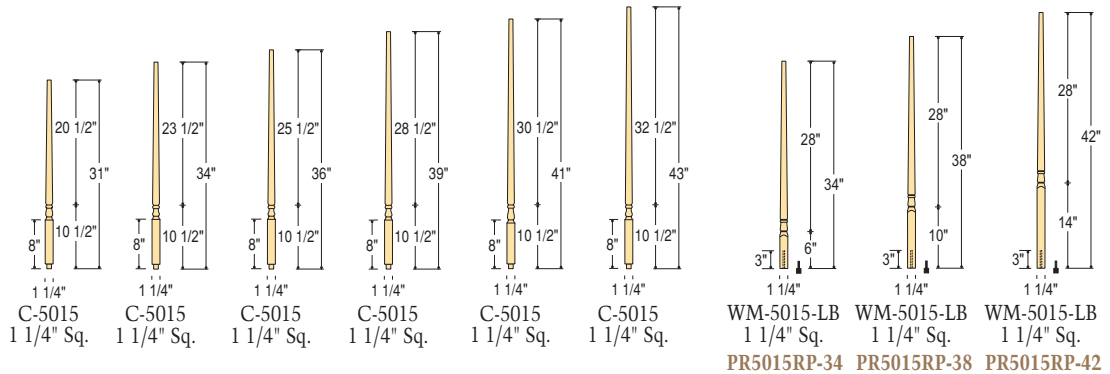

TRADITIONAL OVER-THE-POST

C-6010

C-6010

C-6016 (7 piece)
Bending Rail with Bending Mould

Enlarged For Detail
All Long Block (LB)
balusters designed
and shipped with
removable pin.

Shown: C-6010 Handrail, C-5015
Balusters, C-4065 Starting Newel,
C-7030 LH Volute, C-8010 Starting Step.

Enlarged For Detail
All Adjustable Newels
are bored and shipped
with loose dowel.

TRADITIONAL POST-TO-POST

C-6010 P
1 1/4" Plow

Shown: C-6010 P Handrail, C-5067
Balusters, C-4040 Starting Newel.

Newels at right are available
in 2 options.
For Ball Top specify (BT)