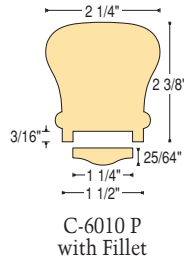

Enlarged For Detail
All Adjustable Newels
are bored and shipped
with loose dowel.

TRADITIONAL POST-TO-POST

C-6010 P
1 1/4" Plow

Shown: C-6010 P Handrail, C-5067
Balusters, C-4040 Starting Newel.

Newels at right are available
in 2 options.
For Ball Top specify (BT)