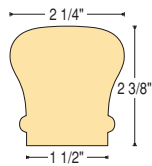

TRADITIONAL OVER-THE-POST

C-6010

C-6010

C-6016 (7 piece)
Bending Rail with Bending Mould

Enlarged For Detail
All Long Block (LB)
balusters designed
and shipped with
removable pin.

Shown: C-6010 Handrail, C-5015
Balusters, C-4065 Starting Newel,
C-7030 LH Volute, C-8010 Starting Step.