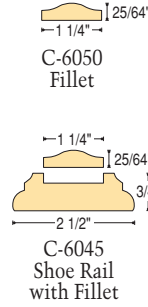

TRADITIONAL OVER-THE-POST

C-6010

C-6010

C-6016 (7 piece)
Bending Rail with Bending Mould

Enlarged For Detail
All Long Block (LB)
balusters designed
and shipped with
removable pin.

Shown: C-6010 Handrail, C-5015
Balusters, C-4065 Starting Newel,
C-7030 LH Volute, C-8010 Starting Step.

Enlarged For Detail
All Adjustable Newels
are bored and shipped
with loose dowel.

TRADITIONAL POST-TO-POST

C-6010 P
1 1/4" Plow

Shown: C-6010 P Handrail, C-5067
Balusters, C-4040 Starting Newel.

Newels at right are available
in 2 options.
For Ball Top specify (BT)