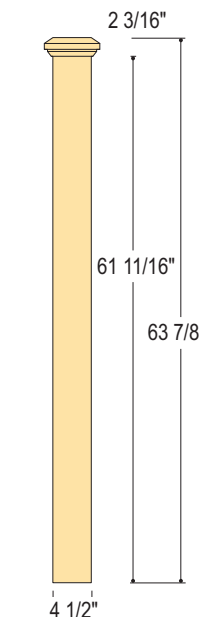

Shown: C-4091 Plain Box Newel

Shown: C-4091-F Fluted Box Newel

INTERCHANGEABLE BOX NEWEL CAPS
 The Box Newels shown on this page are shipped with Interchangeable Flat and Peak Caps and have Hollow Top Construction which allows for secure handrail installation from inside the Box Newel.

Shown: C-4095 Plain Box Newel

Shown: C-4695-RP Raised Panel Box Newel

BOX NEWELS

Shown: C-4891-FP Flat Panel Box Newel, C-6110 P1 Handrail, C-7112S Up Easing, C-5141 Balusters.

C-4891-FP
Flat Panel
6" Top Sq.
7 1/2" Bottom Sq.

C-4691-FP
Flat Panel
4 1/2" Sq.

C-4891-RP
True Raised Panel
6" Top Sq.
7 1/2" Bottom Sq.

C-4691-RP
True Raised Panel
4 1/2" Sq.

Shown: C-4891-RP True Raised Panel Box Newel

Shown: C-4691-RP True Raised Panel Box Newel

C-4890
Mission
6" Top Sq.
7 1/2" Bottom Sq.

C-4690
Mission
4 1/2" Sq.