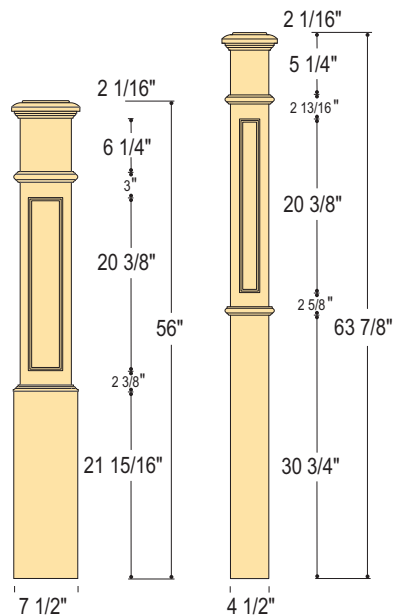

Shown: C-4091 Plain Box Newel

Shown: C-4091-F Fluted Box Newel

INTERCHANGEABLE BOX NEWEL CAPS
 The Box Newels shown on this page are shipped with Interchangeable Flat and Peak Caps and have Hollow Top Construction which allows for secure handrail installation from inside the Box Newel.

Shown: C-4095 Plain Box Newel

Shown: C-4695-RP Raised Panel Box Newel

BOX NEWELS

Shown: C-4891-FP Flat Panel Box Newel, C-6110 P1 Handrail, C-7112S Up Easing, C-5141 Balusters.

C-4891-FP
Flat Panel
6" Top Sq.
7 1/2" Bottom Sq.

C-4691-FP
Flat Panel
4 1/2" Sq.

C-4891-RP
True Raised Panel
6" Top Sq.
7 1/2" Bottom Sq.

C-4691-RP
True Raised Panel
4 1/2" Sq.

Shown: C-4891-RP True Raised Panel Box Newel

Shown: C-4691-RP True Raised Panel Box Newel

C-4890
Mission
6" Top Sq.
7 1/2" Bottom Sq.

C-4690
Mission
4 1/2" Sq.