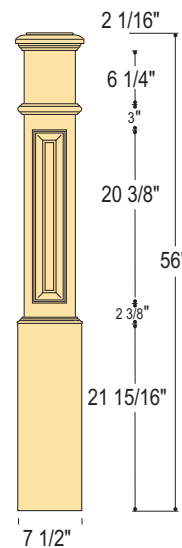

Shown: C-4091 Plain Box Newel

Shown: C-4091-F Fluted Box Newel

INTERCHANGEABLE BOX NEWEL CAPS
 The Box Newels shown on this page are shipped with Interchangeable Flat and Peak Caps and have Hollow Top Construction which allows for secure handrail installation from inside the Box Newel.

Shown: C-4095 Plain Box Newel

Shown: C-4695-RP Raised Panel Box Newel

BOX NEWELS

Shown: C-4891-FP Flat Panel Box Newel, C-6110 P1 Handrail, C-7112S Up Easing, C-5141 Balusters.

C-4891-FP
Flat Panel
6" Top Sq.
7 1/2" Bottom Sq.

C-4691-FP
Flat Panel
4 1/2" Sq.

C-4891-RP
True Raised Panel
6" Top Sq.
7 1/2" Bottom Sq.

C-4691-RP
True Raised Panel
4 1/2" Sq.

Shown: C-4891-RP True Raised Panel Box Newel

Shown: C-4691-RP True Raised Panel Box Newel

C-4890
Mission
6" Top Sq.
7 1/2" Bottom Sq.

C-4690
Mission
4 1/2" Sq.