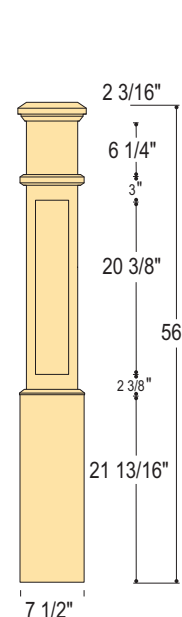

Shown: C-4091 Plain Box Newel

Shown: C-4091-F Fluted Box Newel

INTERCHANGEABLE BOX NEWEL CAPS
 The Box Newels shown on this page are shipped with Interchangeable Flat and Peak Caps and have Hollow Top Construction which allows for secure handrail installation from inside the Box Newel.

Shown: C-4095 Plain Box Newel

Shown: C-4695-RP Raised Panel Box Newel

BOX NEWELS

Shown: C-4891-FP Flat Panel Box Newel, C-6110 P1 Handrail, C-7112S Up Easing, C-5141 Balusters.

C-4891-FP
Flat Panel
6" Top Sq.
7 1/2" Bottom Sq.

C-4691-FP
Flat Panel
4 1/2" Sq.

C-4891-RP
True Raised Panel
6" Top Sq.
7 1/2" Bottom Sq.

C-4691-RP
True Raised Panel
4 1/2" Sq.

Shown: C-4891-RP True Raised Panel Box Newel

Shown: C-4691-RP True Raised Panel Box Newel

C-4890
Mission
6" Top Sq.
7 1/2" Bottom Sq.

C-4690
Mission
4 1/2" Sq.