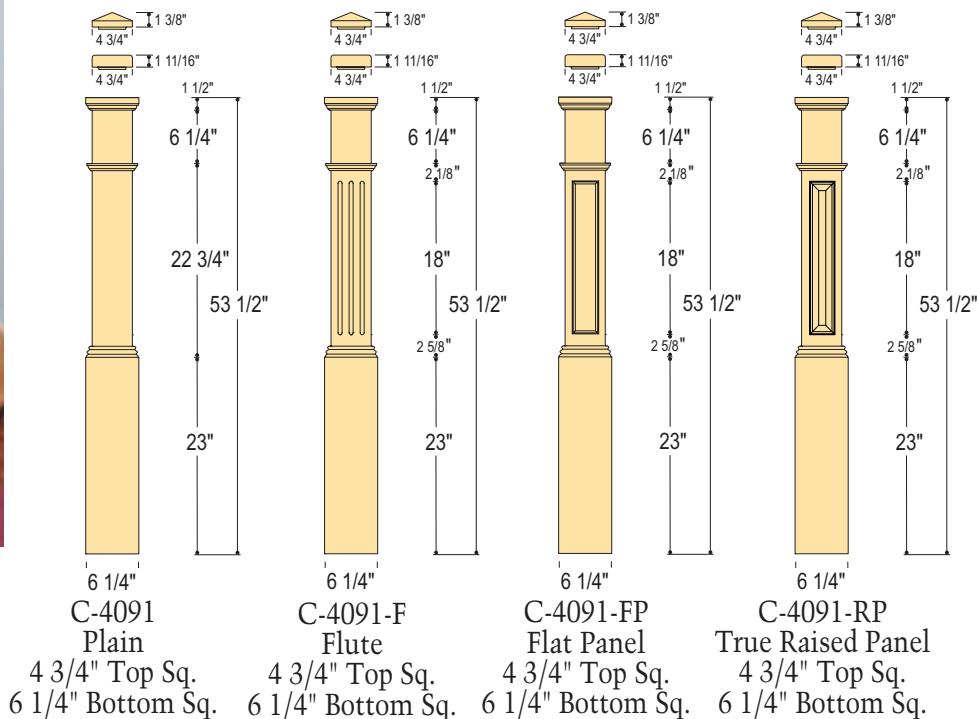

WM Coffman's Box Newel Collection offers you the ability to enhance the appearance of your stair with an impressive and bold style that blends with any of our rail and baluster profiles.

Shown: C-4091 Box Newel, C-6210 P1 Handrail, C-5601 Balusters.

Shown: C-4091 Plain Box Newel

Shown: C-4091-F Fluted Box Newel

INTERCHANGEABLE BOX NEWEL CAPS
 The Box Newels shown on this page are shipped with Interchangeable Flat and Peak Caps and have Hollow Top Construction which allows for secure handrail installation from inside the Box Newel.

C-4890
Mission
6" Top Sq.
7 1/2" Bottom Sq.

C-4690
Mission
4 1/2" Sq.