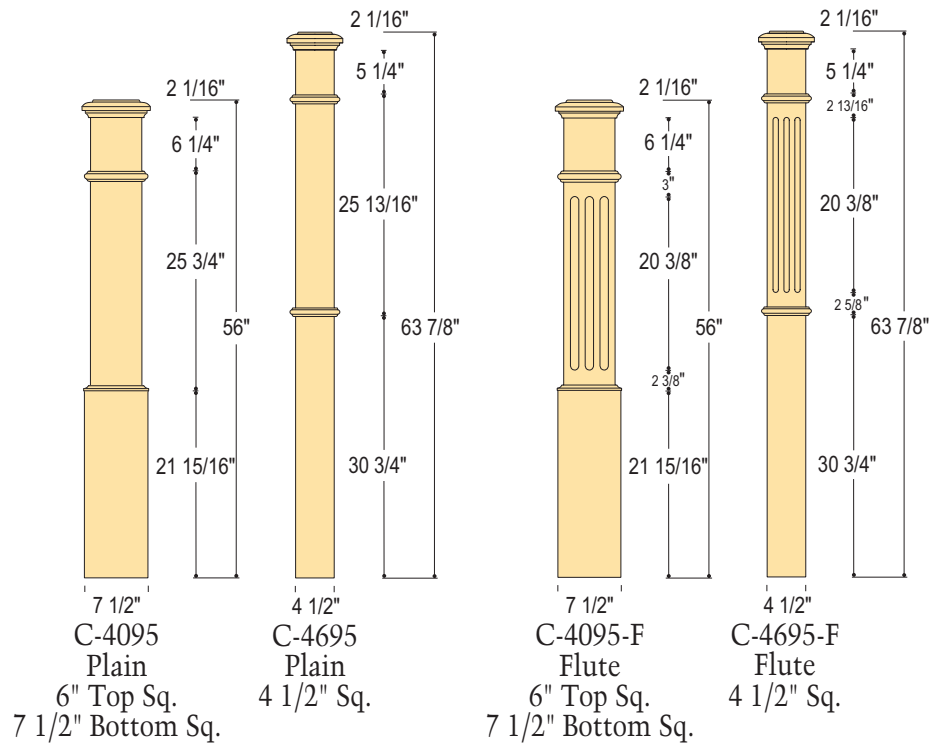

Shown: C-4095 Plain Box Newel

Shown: C-4695-RP Raised Panel Box Newel