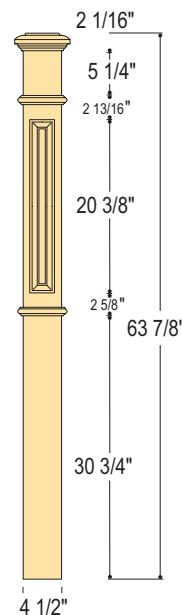

Shown: C-4091 Plain Box Newel

Shown: C-4091-F Fluted Box Newel

INTERCHANGEABLE BOX NEWEL CAPS
 The Box Newels shown on this page are shipped with Interchangeable Flat and Peak Caps and have Hollow Top Construction which allows for secure handrail installation from inside the Box Newel.

Shown: C-4095 Plain Box Newel

Shown: C-4695-RP Raised Panel Box Newel

BOX NEWELS

Shown: C-4891-FP Flat Panel Box Newel, C-6110 P1 Handrail, C-7112S Up Easing, C-5141 Balusters.

C-4891-FP
Flat Panel
6" Top Sq.
7 1/2" Bottom Sq.

C-4691-FP
Flat Panel
4 1/2" Sq.

C-4891-RP
True Raised Panel
6" Top Sq.
7 1/2" Bottom Sq.

C-4691-RP
True Raised Panel
4 1/2" Sq.

Shown: C-4891-RP True Raised Panel Box Newel

Shown: C-4691-RP True Raised Panel Box Newel

C-4890
Mission
6" Top Sq.
7 1/2" Bottom Sq.

C-4690
Mission
4 1/2" Sq.