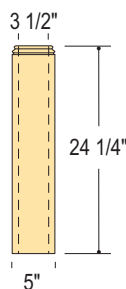

C-4099
Newel Sleeve - 3-1/2"
Mouldings Shipped Loose
(2 Profile Options - C-4091 and C-4095)

EZ MOUNT INSTALLATION SYSTEM

Exclusively from WM Coffman, the EZ Mount Base Block Installation System (includes block, 4 lag screws and washers) is included with all 6-1/4" and 7-1/2" Box Newels.