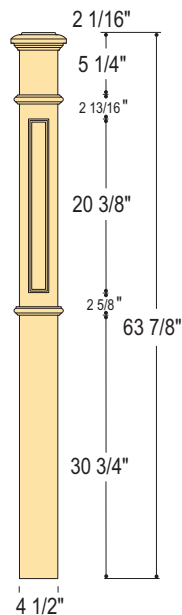

Shown: C-4091 Plain Box Newel

Shown: C-4091-F Fluted Box Newel

INTERCHANGEABLE BOX NEWEL CAPS
 The Box Newels shown on this page are shipped with Interchangeable Flat and Peak Caps and have Hollow Top Construction which allows for secure handrail installation from inside the Box Newel.

Shown: C-4095 Plain Box Newel

Shown: C-4695-RP Raised Panel Box Newel

BOX NEWELS

Shown: C-4891-FP Flat Panel Box Newel, C-6110 P1 Handrail, C-7112S Up Easing, C-5141 Balusters.

C-4891-FP
Flat Panel
6" Top Sq.
7 1/2" Bottom Sq.

C-4691-FP
Flat Panel
4 1/2" Sq.

C-4891-RP
True Raised Panel
6" Top Sq.
7 1/2" Bottom Sq.

C-4691-RP
True Raised Panel
4 1/2" Sq.

Shown: C-4891-RP True Raised Panel Box Newel

Shown: C-4691-RP True Raised Panel Box Newel

C-4890
Mission
6" Top Sq.
7 1/2" Bottom Sq.

C-4690
Mission
4 1/2" Sq.