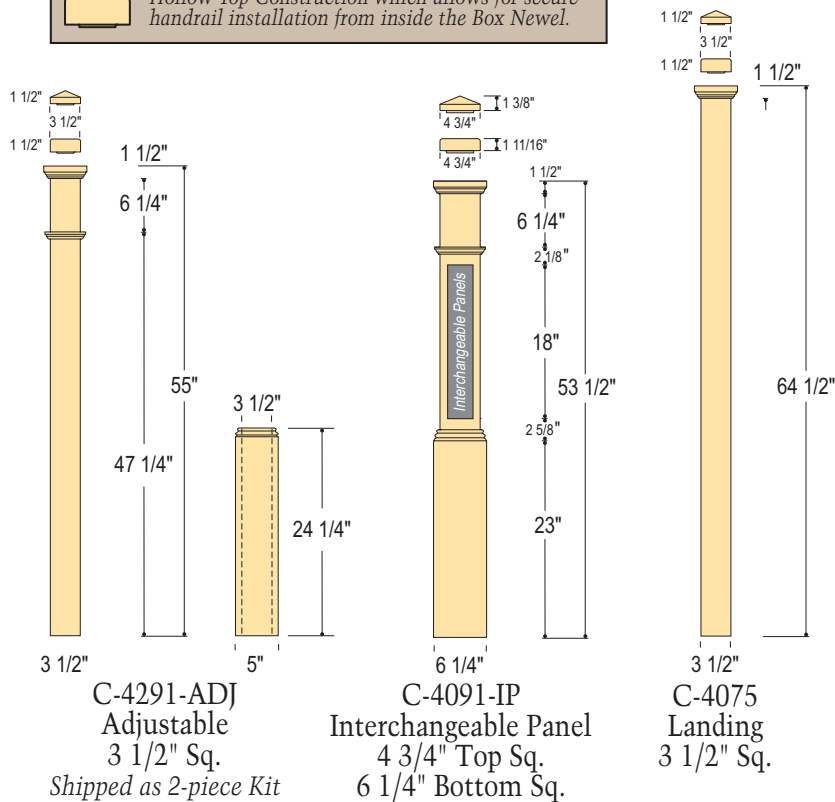

WM Coffman's Box Newel Collection offers you the ability to enhance the appearance of your stair with an impressive and bold style that blends with any of our rail and baluster profiles.

Shown: C-4091 Box Newel, C-6210 P1 Handrail, C-5601 Balusters.

Shown: C-4091 Plain Box Newel

Shown: C-4091-F Fluted Box Newel

INTERCHANGEABLE BOX NEWEL CAPS
 The Box Newels shown on this page are shipped with Interchangeable Flat and Peak Caps and have Hollow Top Construction which allows for secure handrail installation from inside the Box Newel.

C-4890
Mission
6" Top Sq.
7 1/2" Bottom Sq.

C-4690
Mission
4 1/2" Sq.