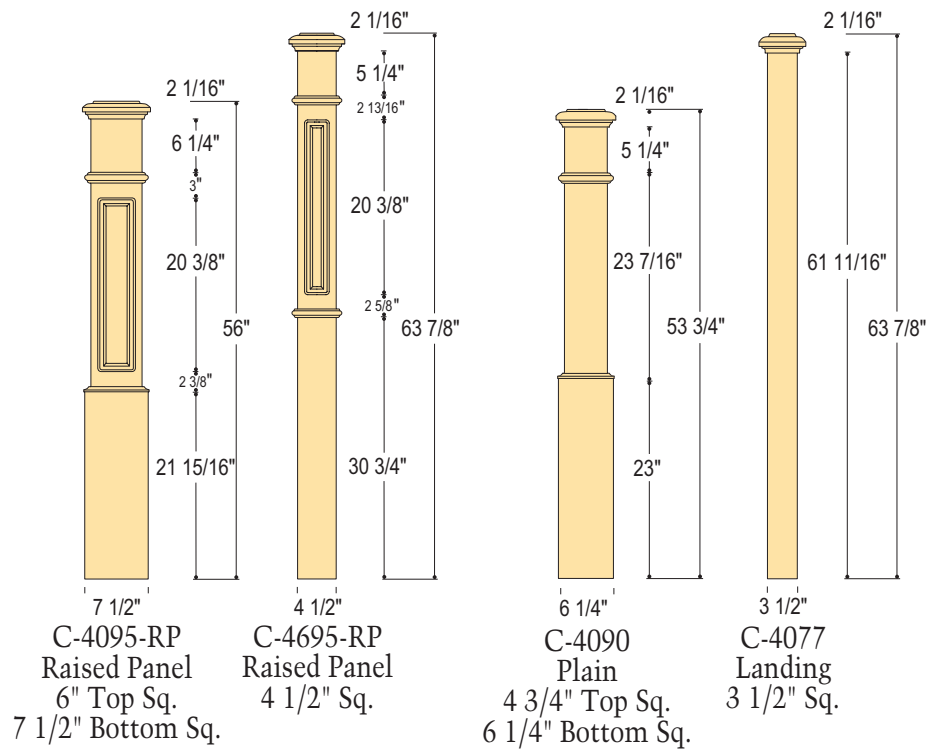

Shown: C-4695-RP Raised Panel Box Newel